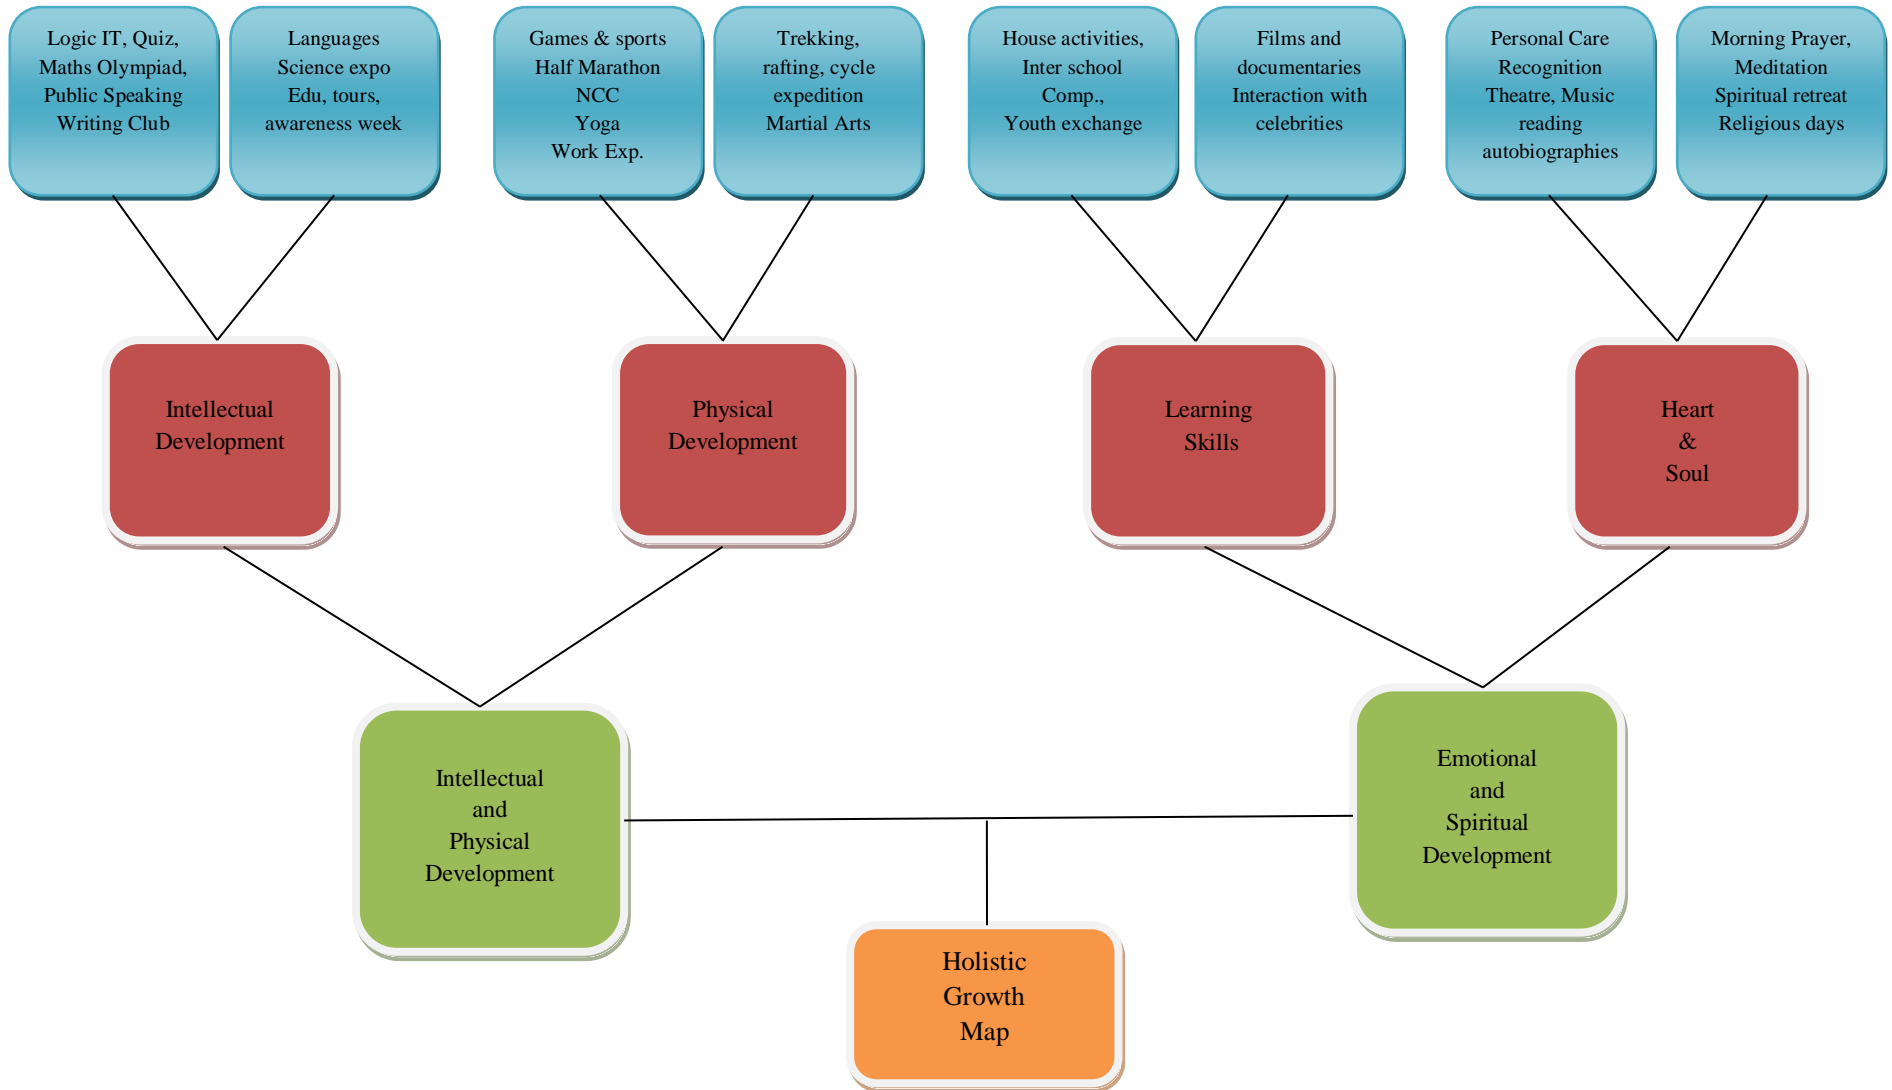

JANKIDAS KAPUR PUBLIC SCHOOL

A SCHOOL WITH A DIFFERENCE
SEC- 14, SONEPAT (AFFILIATION NO. 50100)

Planning Map for Holistic Development

The Vision: 'Gyan is surely to be utilized for the right Karma. Right Karma is the outcome of Gyan and Sharaddha as and when rightly placed.